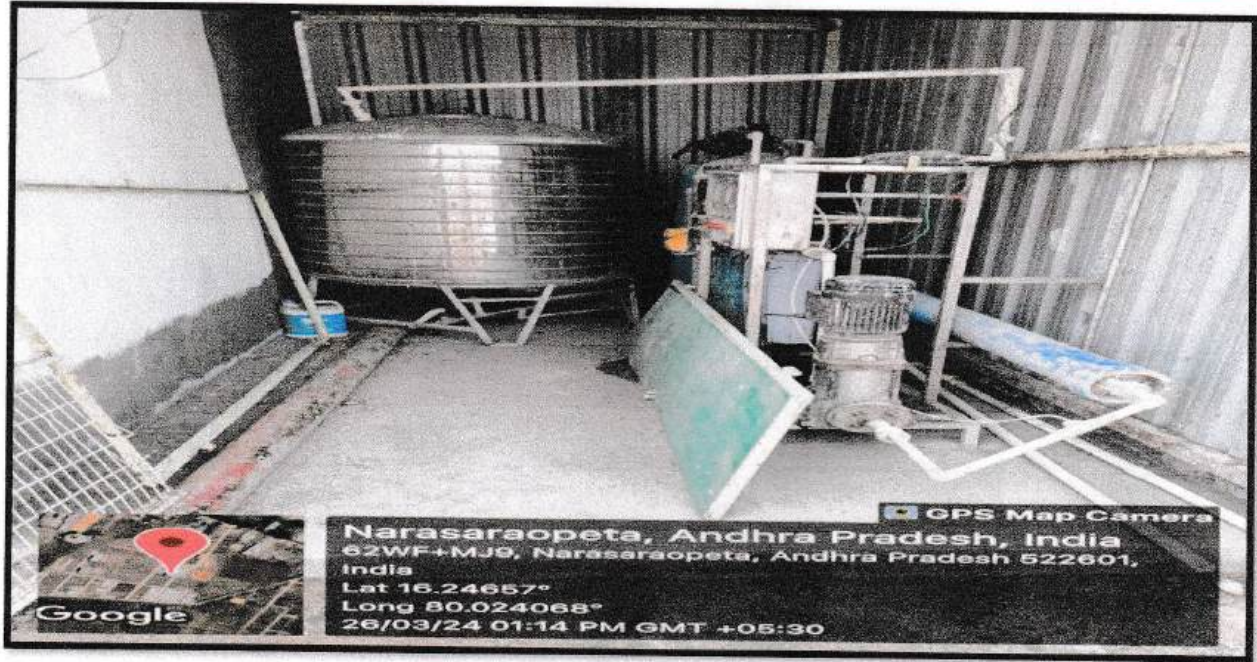

# VAGDEVI DEGREE COLLEGE

Affiliated to Acharya Nagarjuna University, C. Code: 116  
Approved by AICTE New Delhi

Ravipadu Road, Narasaraopet, Palnadu Dt, A.P., Mobile No: 9247025166

Fig: Fig RO Water Plant